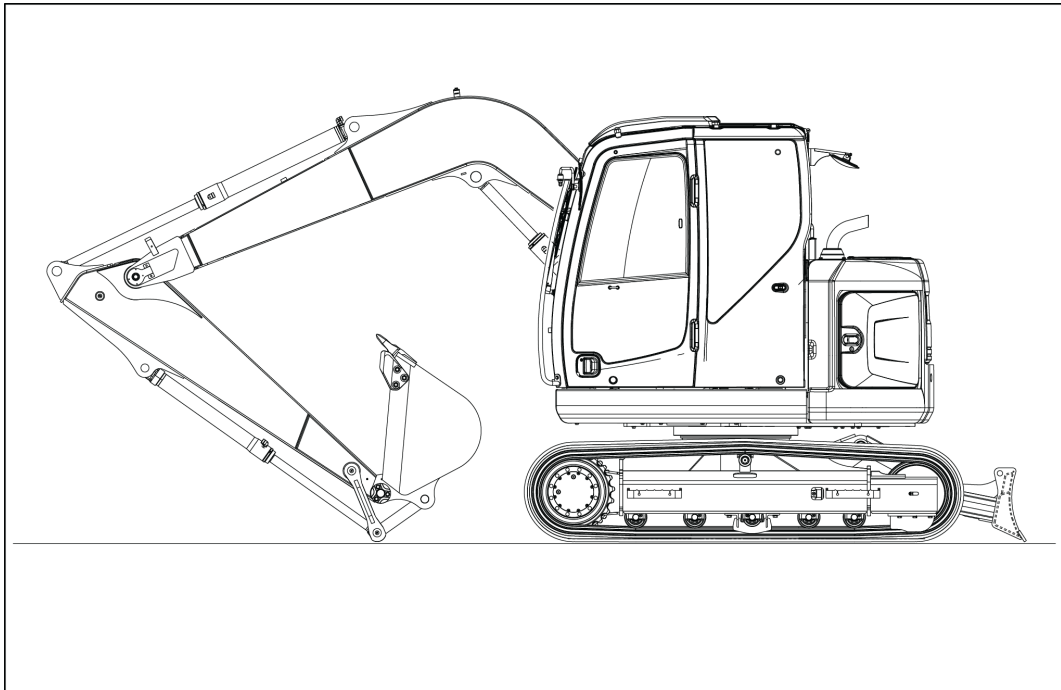

SERVICE MANUAL

E75CSR Midi Excavator

Part number 47488366A
English
March 2013

SERVICE MANUAL

E75CSR

Contents

INTRODUCTION

Engine.....	10
[10.001] Engine and crankcase	10.1
[10.216] Fuel tanks	10.2
[10.202] Air cleaners and lines	10.3
[10.254] Intake and exhaust manifolds and muffler	10.4
[10.400] Engine cooling system	10.5
Hydraulic systems.....	35
[35.000] Hydraulic systems.....	35.1
[35.300] Reservoir, cooler, and filters.....	35.2
[35.106] Variable displacement pump	35.3
[35.102] Pump control valves.....	35.4
[35.304] Combination pump units	35.5
[35.359] Main control valve.....	35.6
[35.355] Hydraulic hand control	35.7
[35.356] Hydraulic foot control.....	35.8
[35.352] Hydraulic swing system	35.9
[35.353] Hydraulic travel system	35.10
[35.354] Hydraulic central joint	35.11
[35.736] Boom hydraulic system	35.12
[35.737] Dipper hydraulic system.....	35.13
[35.738] Excavator and backhoe bucket hydraulic system.....	35.14
[35.741] Dozer blade cylinders	35.15
Frames and ballasting	39
[39.101] Upper frame.....	39.1
[39.103] Swing ring assembly	39.2
[39.140] Ballasts and supports	39.3